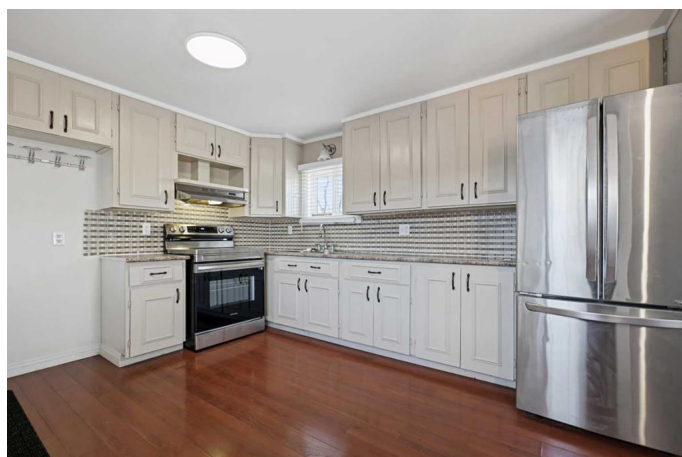

# \$79,900 - 23, 6220 17 Avenue, Calgary

MLS® #A2199347

**\$79,900**

3 Bedroom, 1.00 Bathroom, 904 sqft  
Mobile on 0.00 Acres

Penbrooke Meadows, Calgary, Alberta

Discover affordable living at its finest! This charming single-wide home has been beautifully updated, featuring stylish brown vinyl plank flooring throughout and fresh paint. The bright kitchen is equipped with a stainless steel fridge and stove. The laundry room has a washer & dryer set included as well. The exterior boasts low-maintenance vinyl siding and a durable asphalt roof. Double-pane vinyl windows provide added comfort. Conveniently located just a short walk from the clubhouse, which offers a community gathering area with a kitchen, a modern exercise room, an 8-ball pool table, a games room, as well as a playground and BBQ area. Calgary Village is a peaceful, family-friendly community.

### **Interior**

Appliances	Built-In Oven, Built-In Refrigerator
Heating	Forced Air